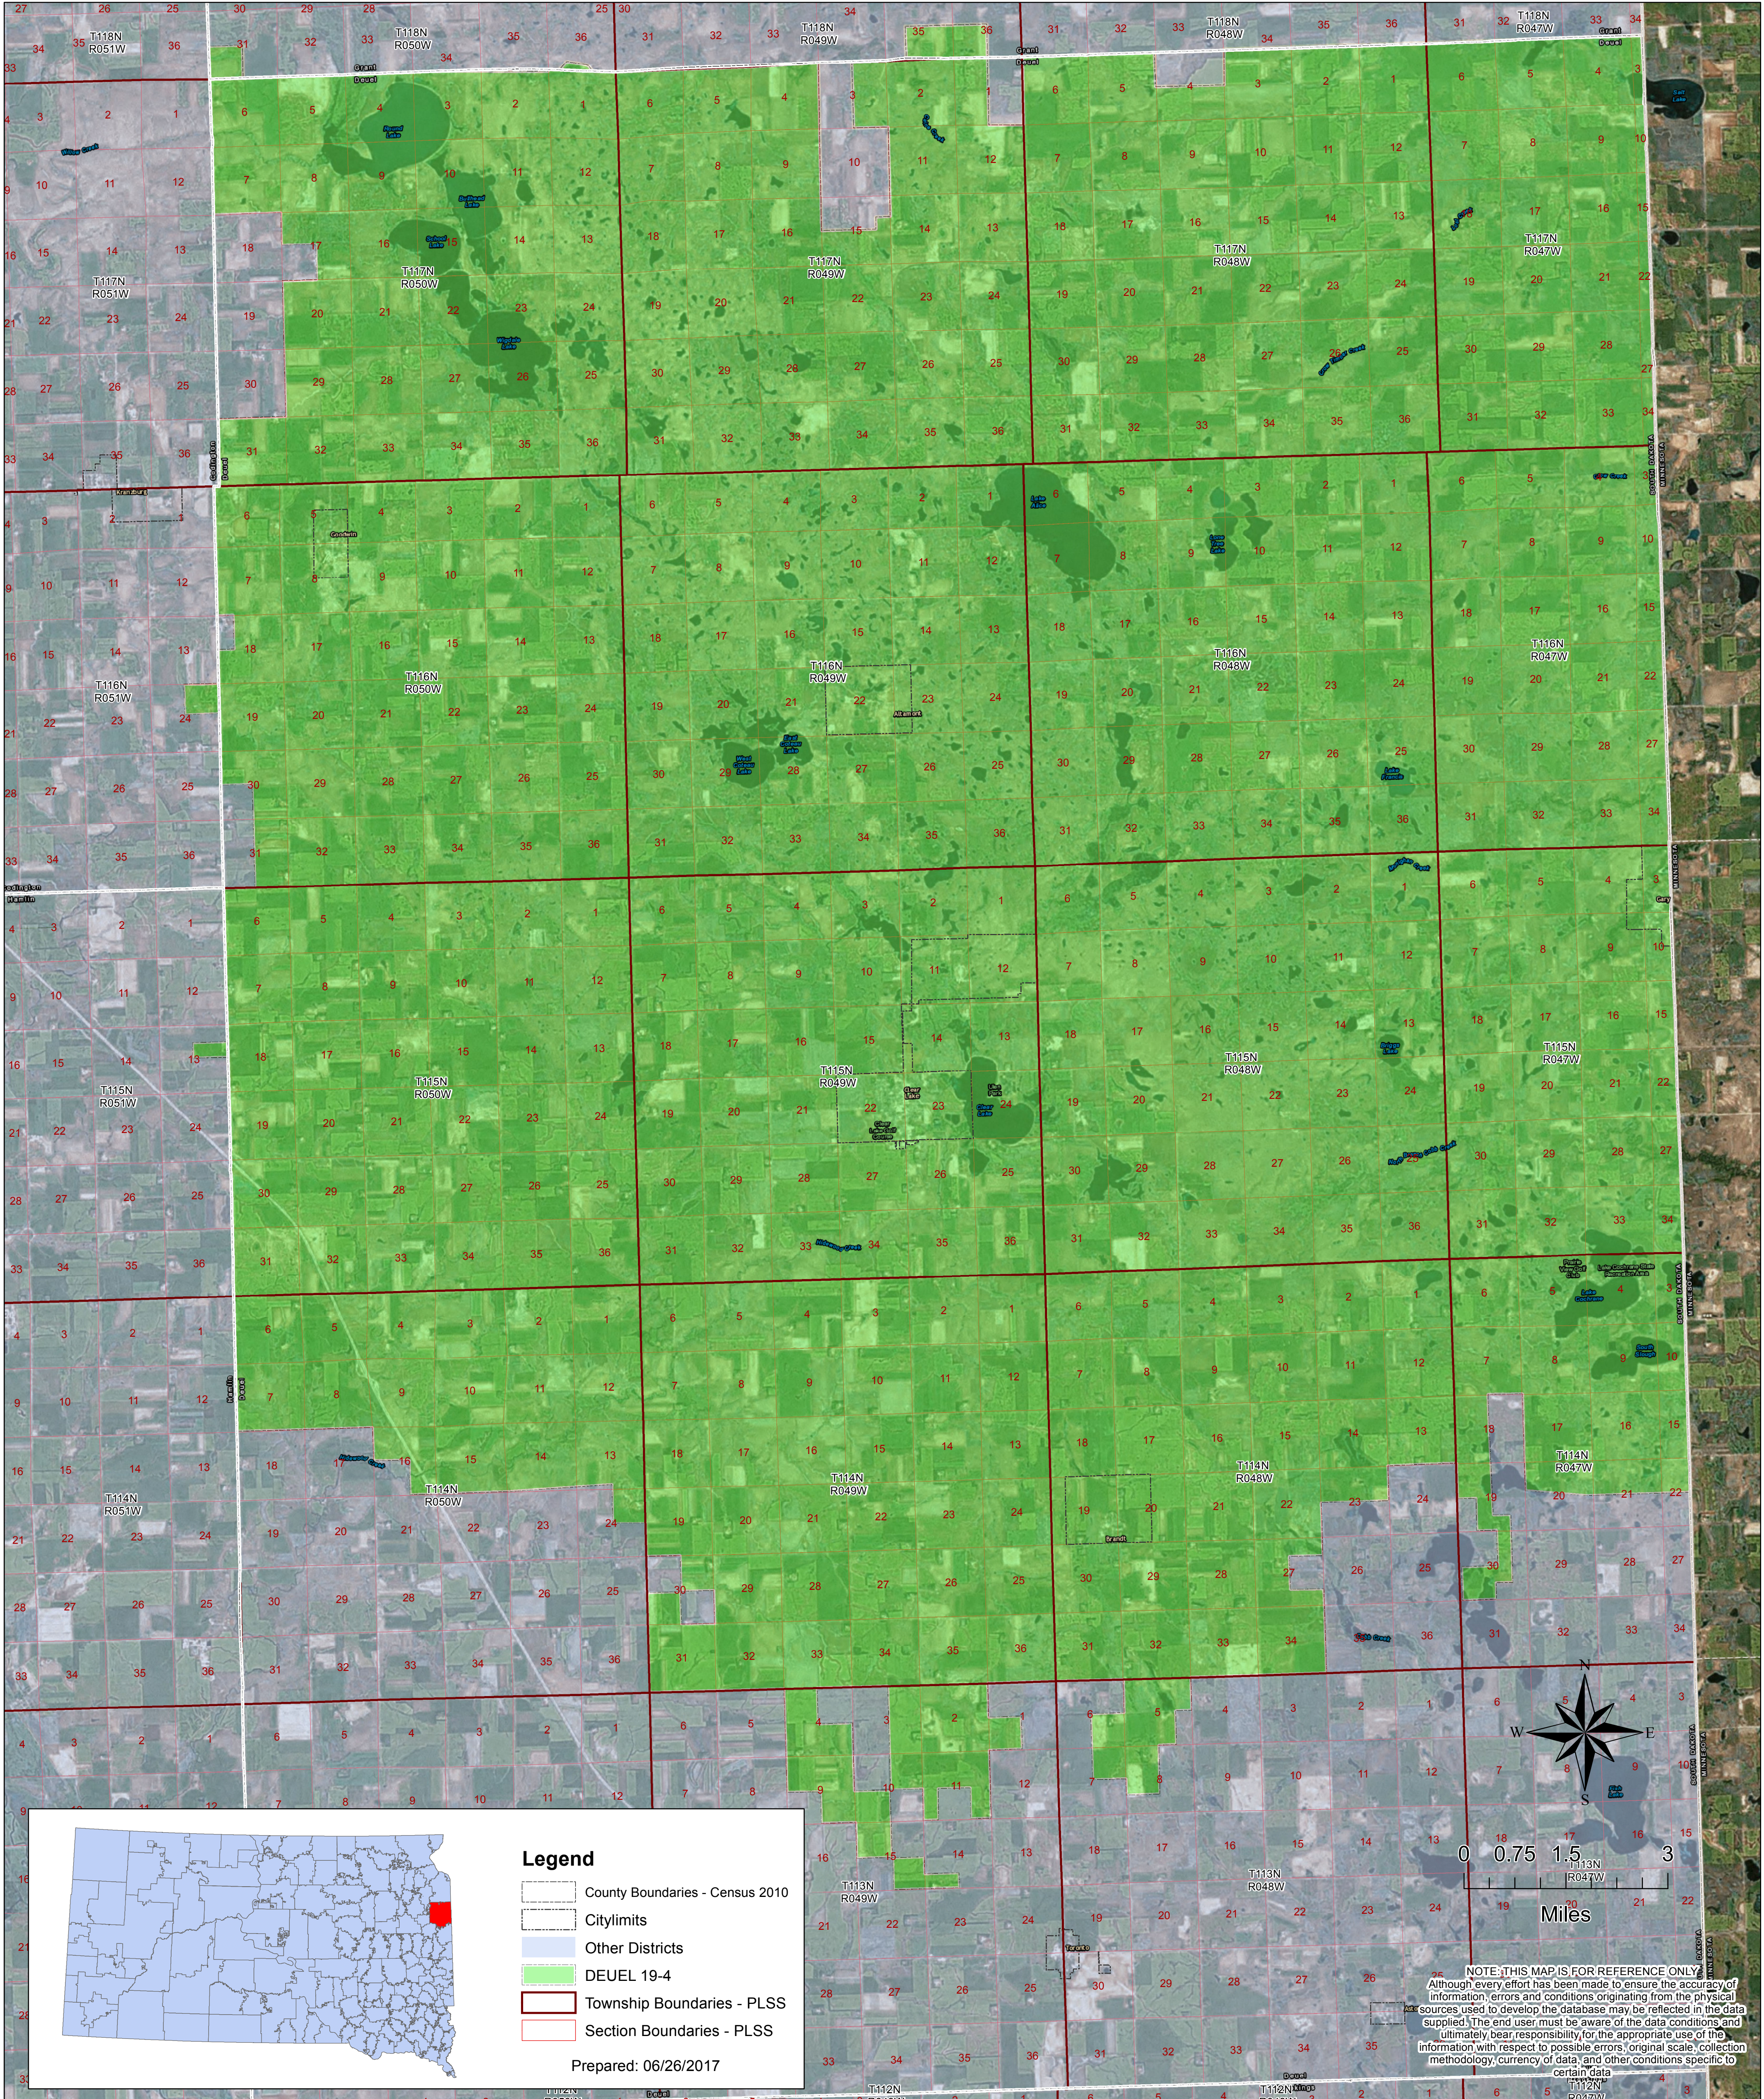

DEUEL 19-4

Legend

- County Boundaries - Census 2010
- Citylimits
- Other Districts
- DEUEL 19-4
- Township Boundaries - PLSS
- Section Boundaries - PLSS

Prepared: 06/26/2017