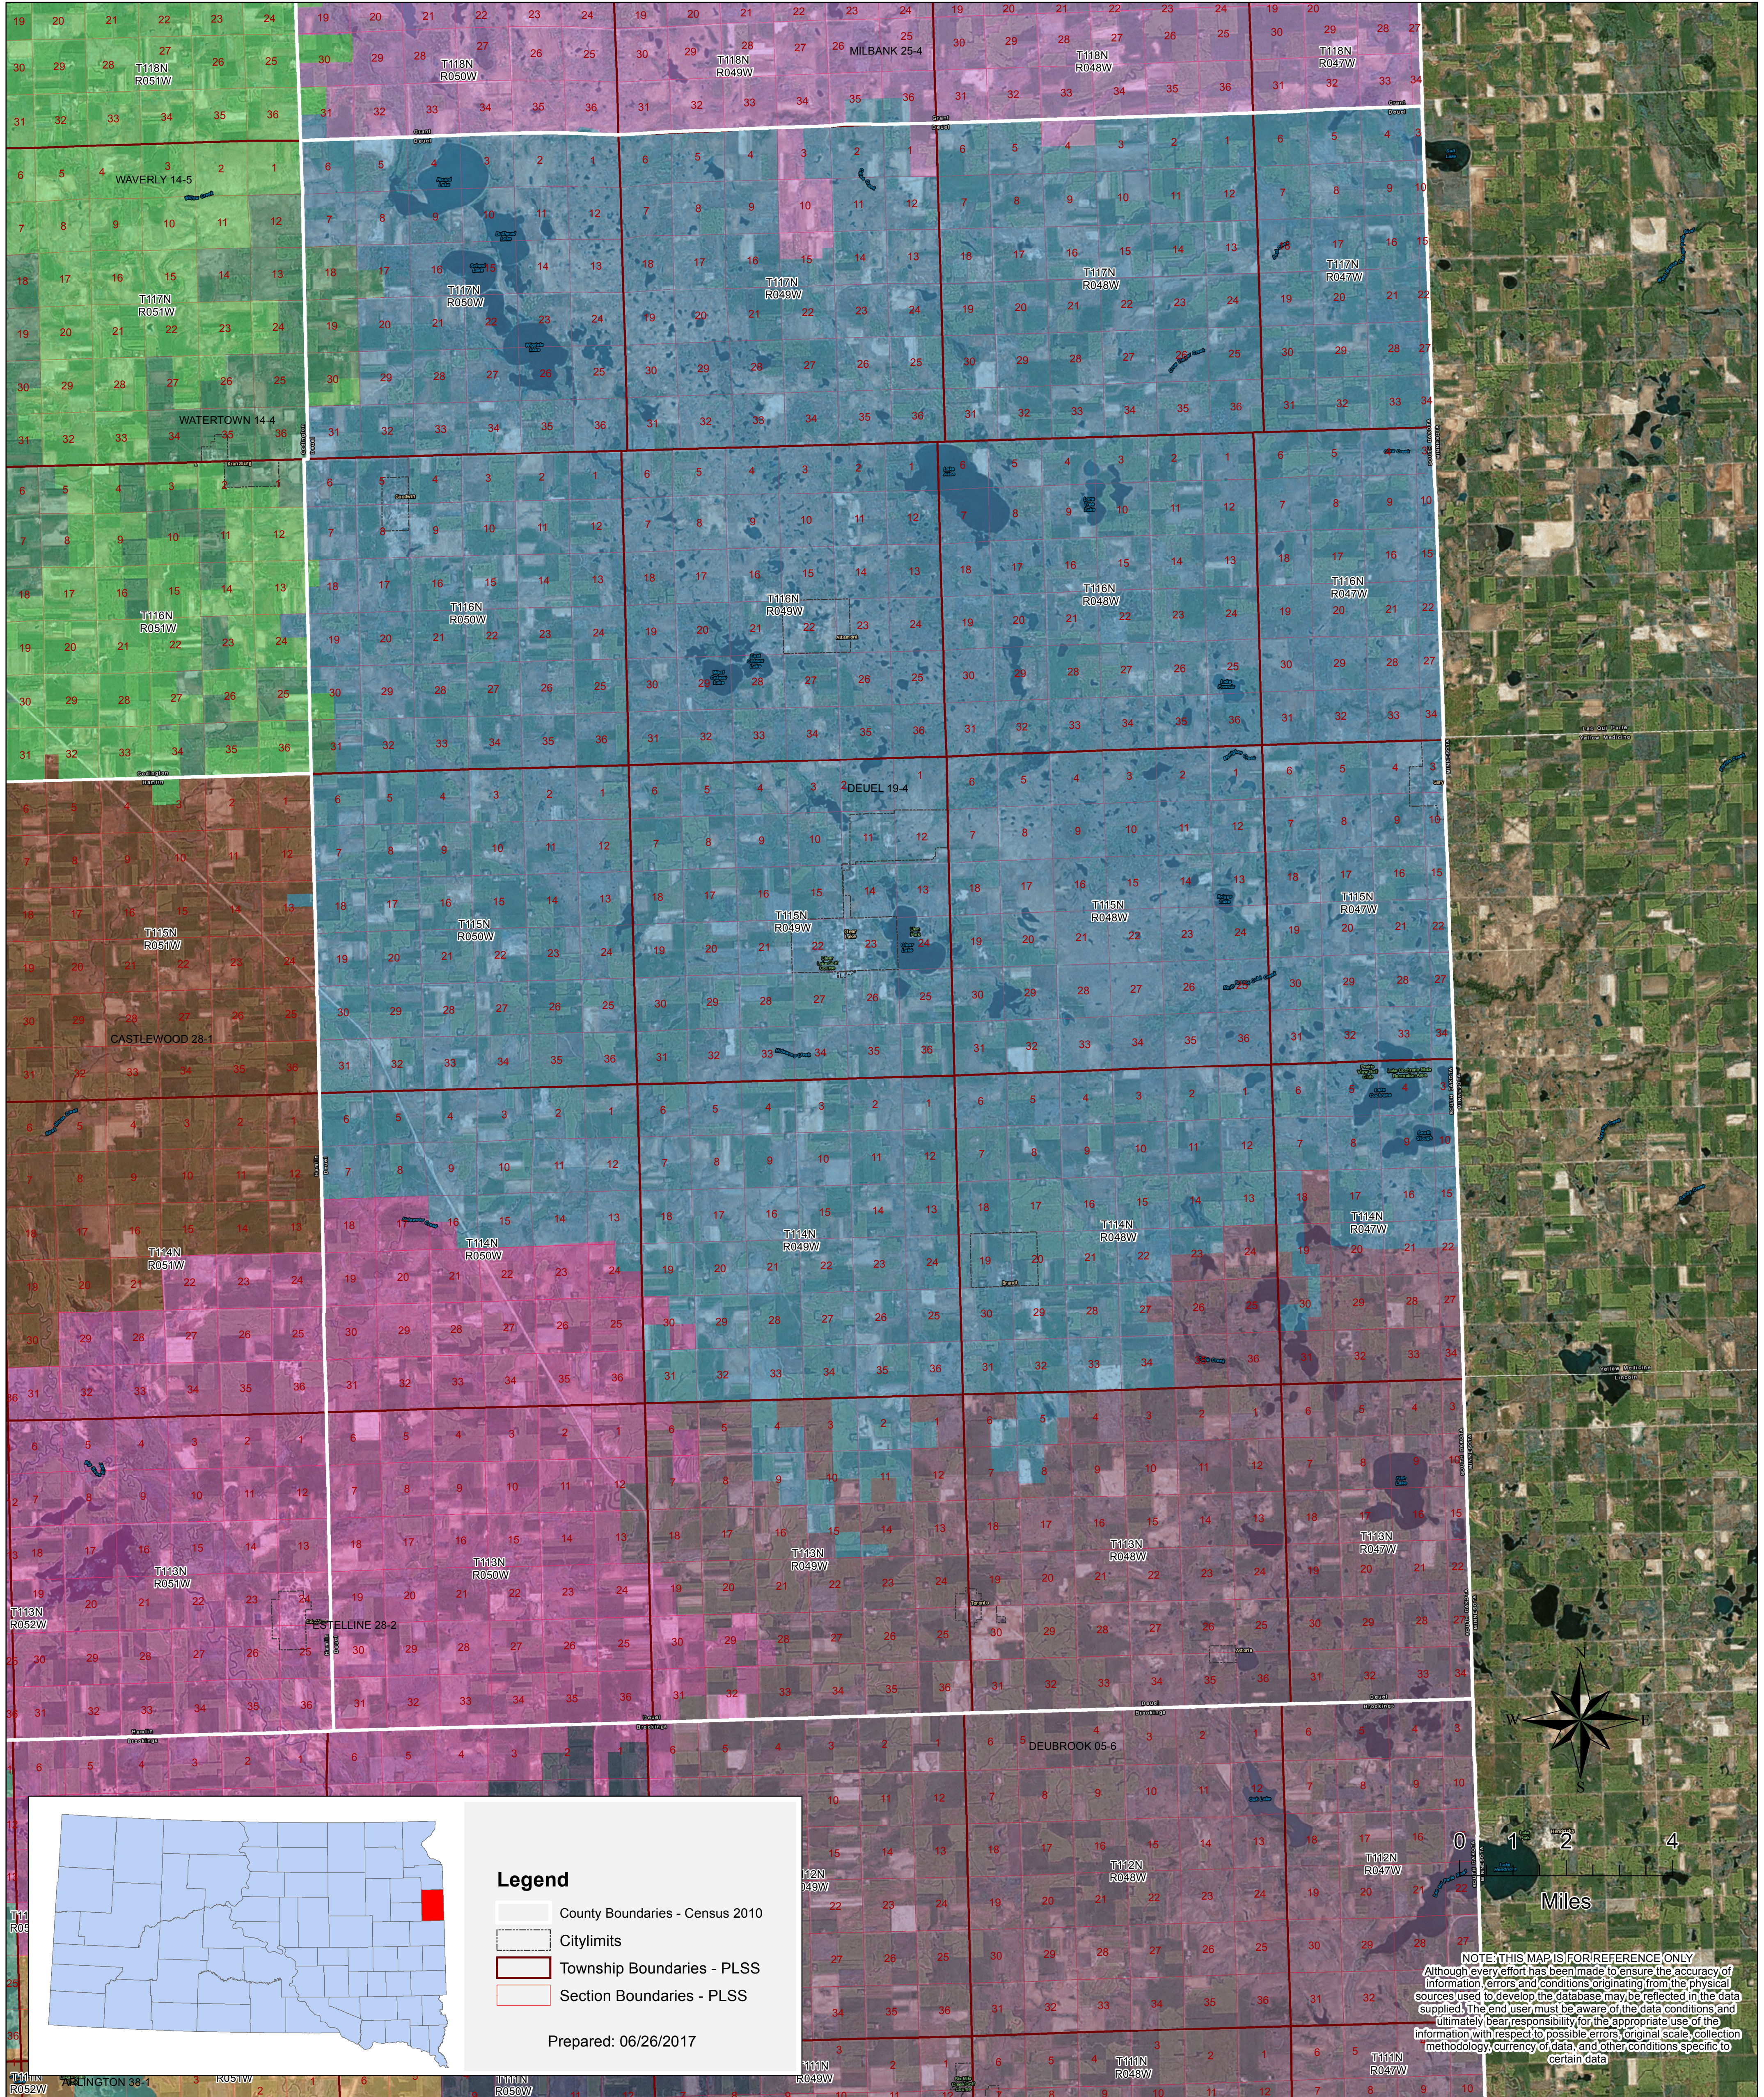

DEUEL COUNTY

Legend

- County Boundaries - Census 2010
- Citylimits
- Township Boundaries - PLSS
- Section Boundaries - PLSS

Prepared: 06/26/2017

NOTE: THIS MAP IS FOR REFERENCE ONLY. Although every effort has been made to ensure the accuracy of information, errors and conditions originating from the physical sources used to develop the database may be reflected in the data supplied. The end user must be aware of the data conditions and ultimately bear responsibility for the appropriate use of the information with respect to possible errors, original scale, collection methodology, currency of data, and other conditions specific to certain data.